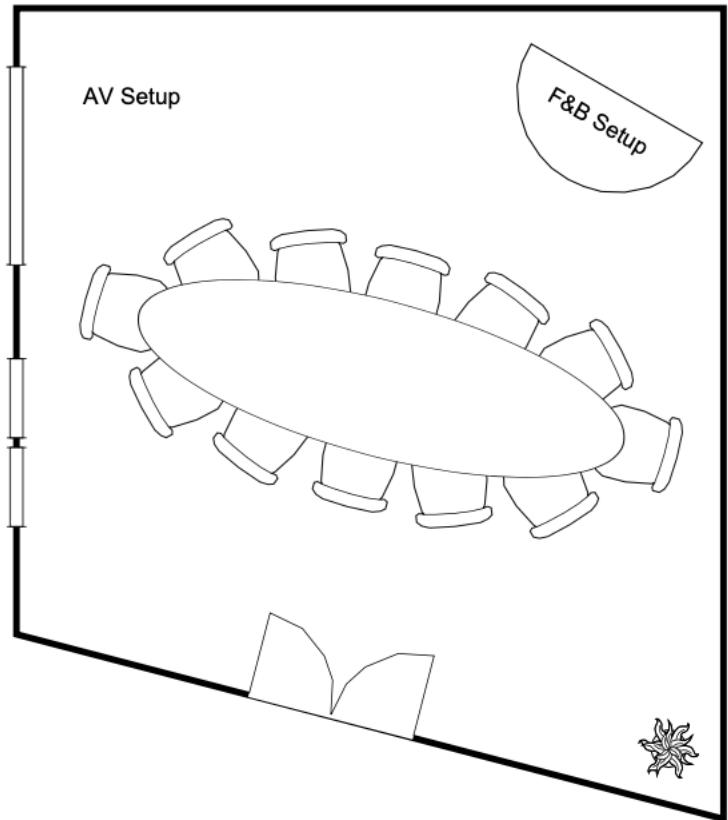

Captain's Table Specs:
Dimensions: 15' x 17'
Square Feet: 279
Room Height: 11'

Captain's Table Conference Setup:

- Existing Table
 - Banquet Chairs
 - AV set to side of room
 - F&B setup to side of room
- TOTAL SET: 12 People**

Captain's Table

Captain's Table

Captain's Table Meal Setup:

- Existing Table
 - Banquet Chairs
- TOTAL SET: 12 People**